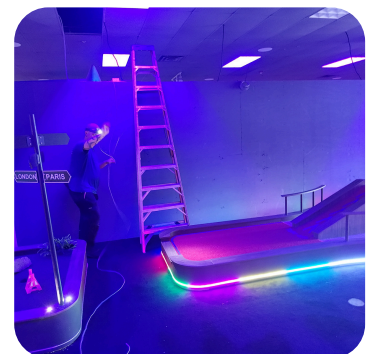

ABOUT US

Putt Mania was created by the **same minds behind LaserBlast** and their highly-durable, futuristic laser tag equipment. We have worked with **over 500 family entertainment centers** in over 30 countries since 1997.

We believe in creating **innovative, high-quality products** that are backed by **industry leading support**. Our founders made use of decades of real-world engineering experience to design a **modernized, high-tech mini golf solution** that fits to your existing indoor mini golf course.

We believe it is time to **ditch the paper scorecards** and renew the excitement of this beloved fun center attraction.