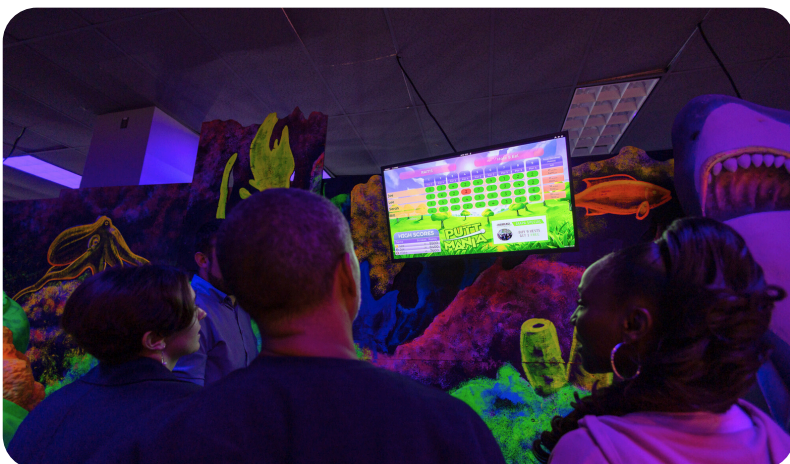

We believe it is time to **ditch the paper scorecards** and renew the excitement of this beloved fun center attraction.

RETROFITS TO YOUR EXISTING INDOOR ATTRACTION

Putt Mania retrofits to your existing indoor mini golf course, allowing you to **upgrade** your customer experience **without overhauling your entire attraction**.

Putt Mania allows you to maintain the fun of traditional mini golf **synchronous gameplay**, while adding exciting new features like **automatic scoring, interactive lights and sounds, digital hole markers, live leaderboards**, and more.

All Putt Mania features can be added to both new and existing mini golf courses. Lights, sounds, televisions, tees, cups, and more **can be used with any indoor mini golf attraction**. Plus, we have a **wide variety of customization options**, giving you the opportunity to tailor your Putt Mania attraction perfectly with the theme of your existing course.

PUTT MANIA FEATURES

AUTOMATIC SCORING

Pencil and paper scoring is so outdated! Our self-scoring, LED-lit **golf balls actually track your strokes as you putt**. Scores are tracked and displayed at each hole on both our digital hole markers and 42" live leaderboards.