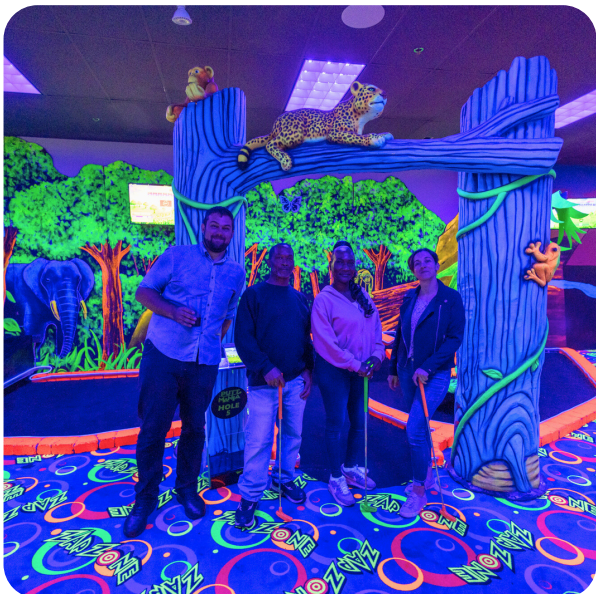

From the makers of LaserBlast

PUTT MANIA

The logo for 'PUTT MANIA' is rendered in a bold, green, 3D-style font. A white golf club shaft with a white golf ball at the end is positioned diagonally across the letters. A white curved line trails behind the club head, suggesting motion. The background is a light blue sky.

ABOUT US

Putt Mania was created by the **same minds behind LaserBlast** and their highly-durable, futuristic laser tag equipment. We have worked with **over 500 family entertainment centers** in over 30 countries since 1997.