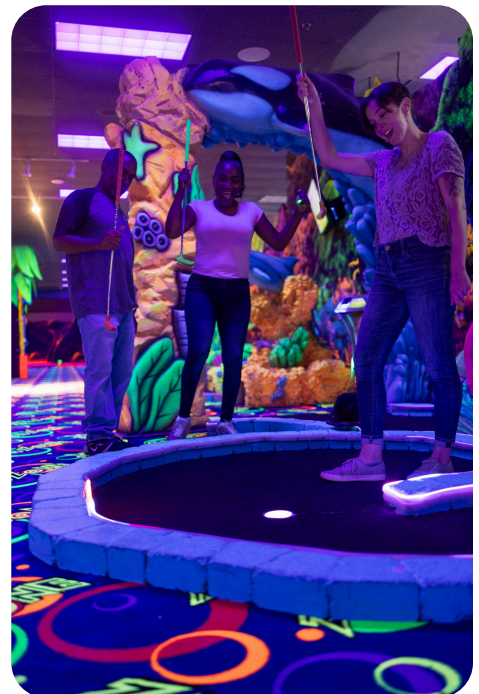

We believe it is time to **ditch the paper scorecards** and renew the excitement of this beloved fun center attraction.

RETROFITS TO YOUR EXISTING INDOOR ATTRACTION

Putt Mania retrofits to your existing indoor mini golf course, allowing you to **upgrade** your customer experience **without overhauling your entire attraction**.

Putt Mania allows you to maintain the fun of traditional mini golf **synchronous gameplay**, while adding exciting new features like **automatic scoring, interactive lights and sounds, digital hole markers, live leaderboards**, and more.

All Putt Mania features can be added to both new and existing mini golf courses. Lights, sounds, televisions, tees, cups, and more **can be used with any indoor mini golf attraction**. Plus, we have a **wide variety of customization options**, giving you the opportunity to tailor your Putt Mania attraction perfectly with the theme of your existing course.

PUTT MANIA FEATURES

AUTOMATIC SCORING

Pencil and paper scoring is so outdated! Our self-scoring, LED-lit **golf balls actually track your strokes as you putt**. Scores are tracked and displayed at each hole on both our digital hole markers and 42" live leaderboards.