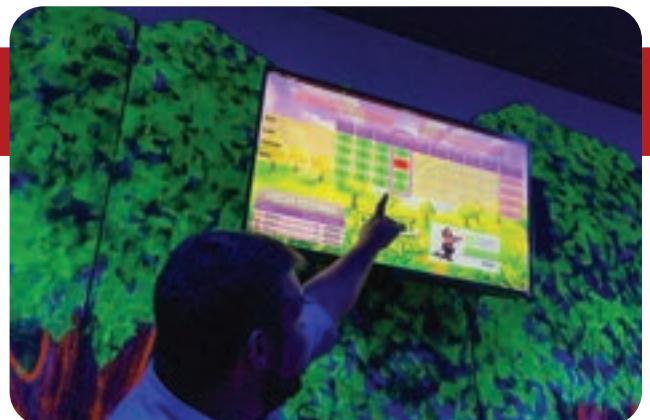

LIVE LEADERBOARDS

Boost the competition and the fun with our 42" leaderboards placed at every hole. **Players will see their score and interactive animations** as they navigate the course, giving them bragging rights and allowing them to celebrate skilled shots together.