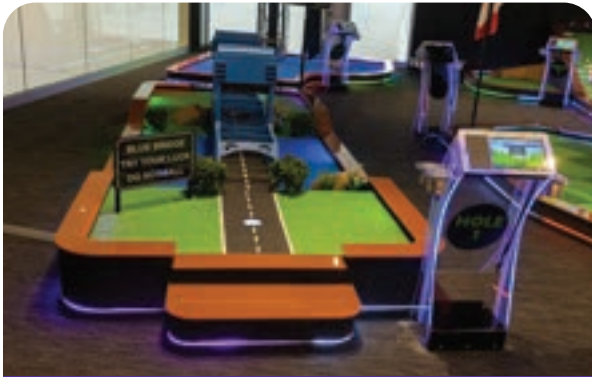

9 HOLES

\$61,400

18 HOLES

\$106,400

Fits your existing indoor mini golf course or a newly built course.

WHAT'S INCLUDED?

Computer system Software	Backup Server & Ball Charger	42" Leaderboard TVs & Media Players
12-Month Electronics Warranty	Up to 3 Electronic Scoring Cups Per Hole	250 Color Changing LED Golf Balls
Electronic Hole Markers	One Interactive Lighting Option	Technical Support & Updates
Ball Chargers	Electronic Starter Tees	Operator Resources

WHAT MAKES PUTT MANIA A GREAT CHOICE FOR FEC OPERATORS?

Upgrade your attraction

Want to bring something new to your FEC but don't have room to add another attraction? Putt Mania can make your existing mini golf course feel like a new attraction to guests without taking up more space.

New Spin On A Classic

Putt Mania adds self-scoring, interactive sounds and animations, and more strategic gameplay; however, it still plays like the traditional mini golf your customers know and love.

Backed By Years Of Experience