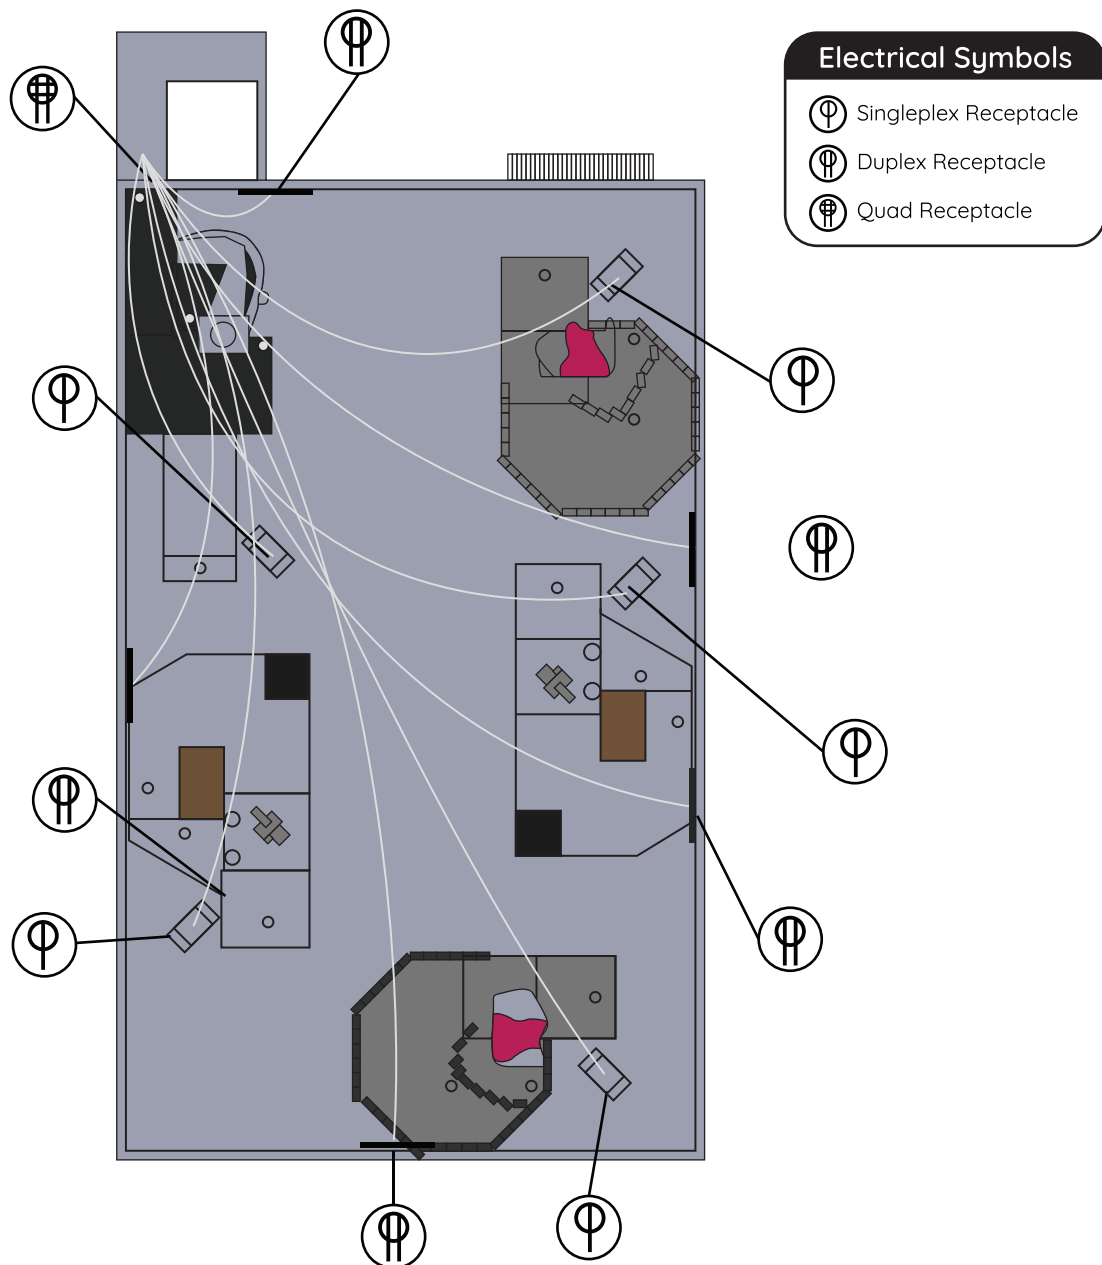

POWER & WIRING REQUIREMENTS

There are a few wiring and power requirements needed to successfully install Putt Mania at your family entertainment center. While every layout is unique, we've provided an example of the power and data needs below:

- ✓ CAT 5/6 wires all run back to the server.
- ✓ One CAT/5 wire is needed for each leaderboard TV & each hole marker.
- ✓ A centrally-located ceiling-mounted switch can be used with a single home run back to the server if preferred.
- ✓ Each hole marker requires a single power outlet.
- ✓ Each leaderboard TV requires a duplex power outlet.
- ✓ The server requires a quad power outlet.
- ✓ All hole makers & leaderboard TV outlets must be switched for nightly power off and morning power on.